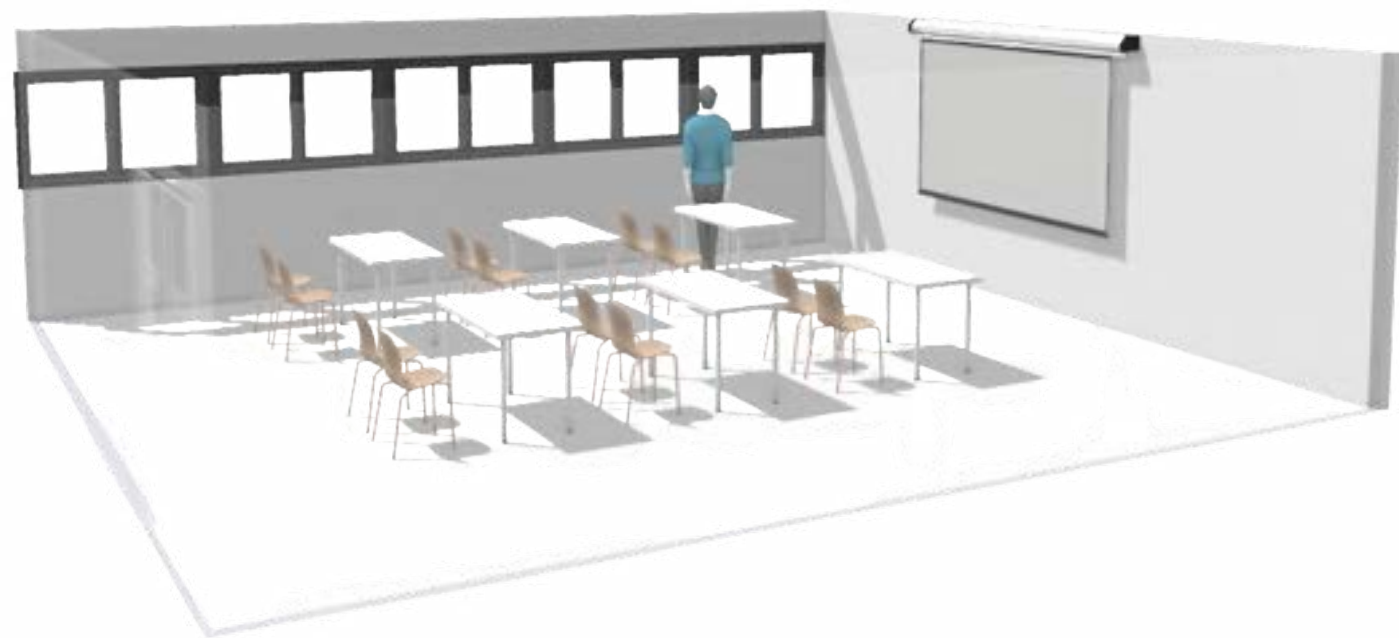

MARINA

The ideal space for small events.

Marina is the perfect place to hold a small group meeting with natural light playing a leading role.

Equipped with state-of-the-art screen, it can accommodate up to 25 people with theatre-style seating.