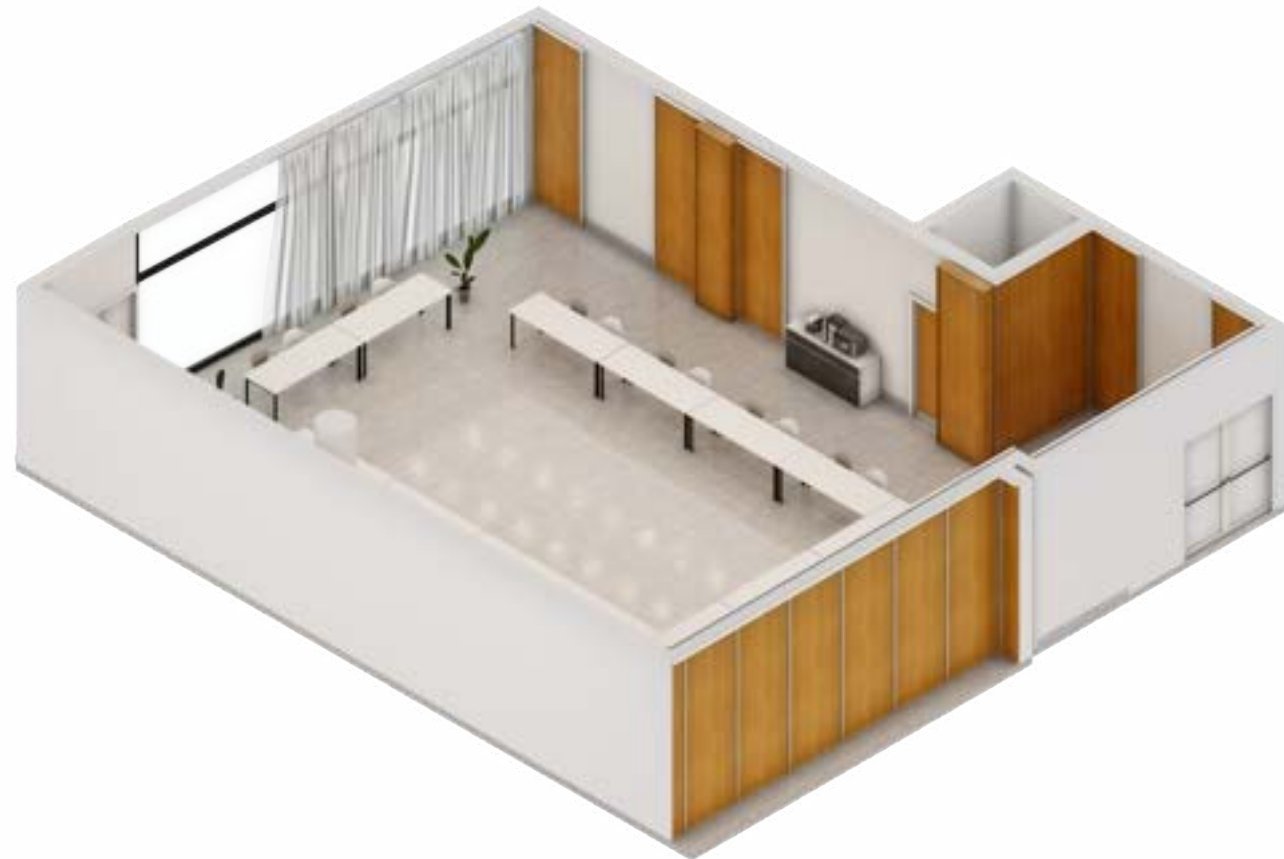

BRISA

The space is versatile and functional as required by each meeting or event.

In Brisa you will find a room that offers everything you need to make your meeting a success, including air conditioning, audiovisuals and great versatility to help meet your needs. All of this makes it the perfect room to hold tailor-made events for the most demanding customers and brands.