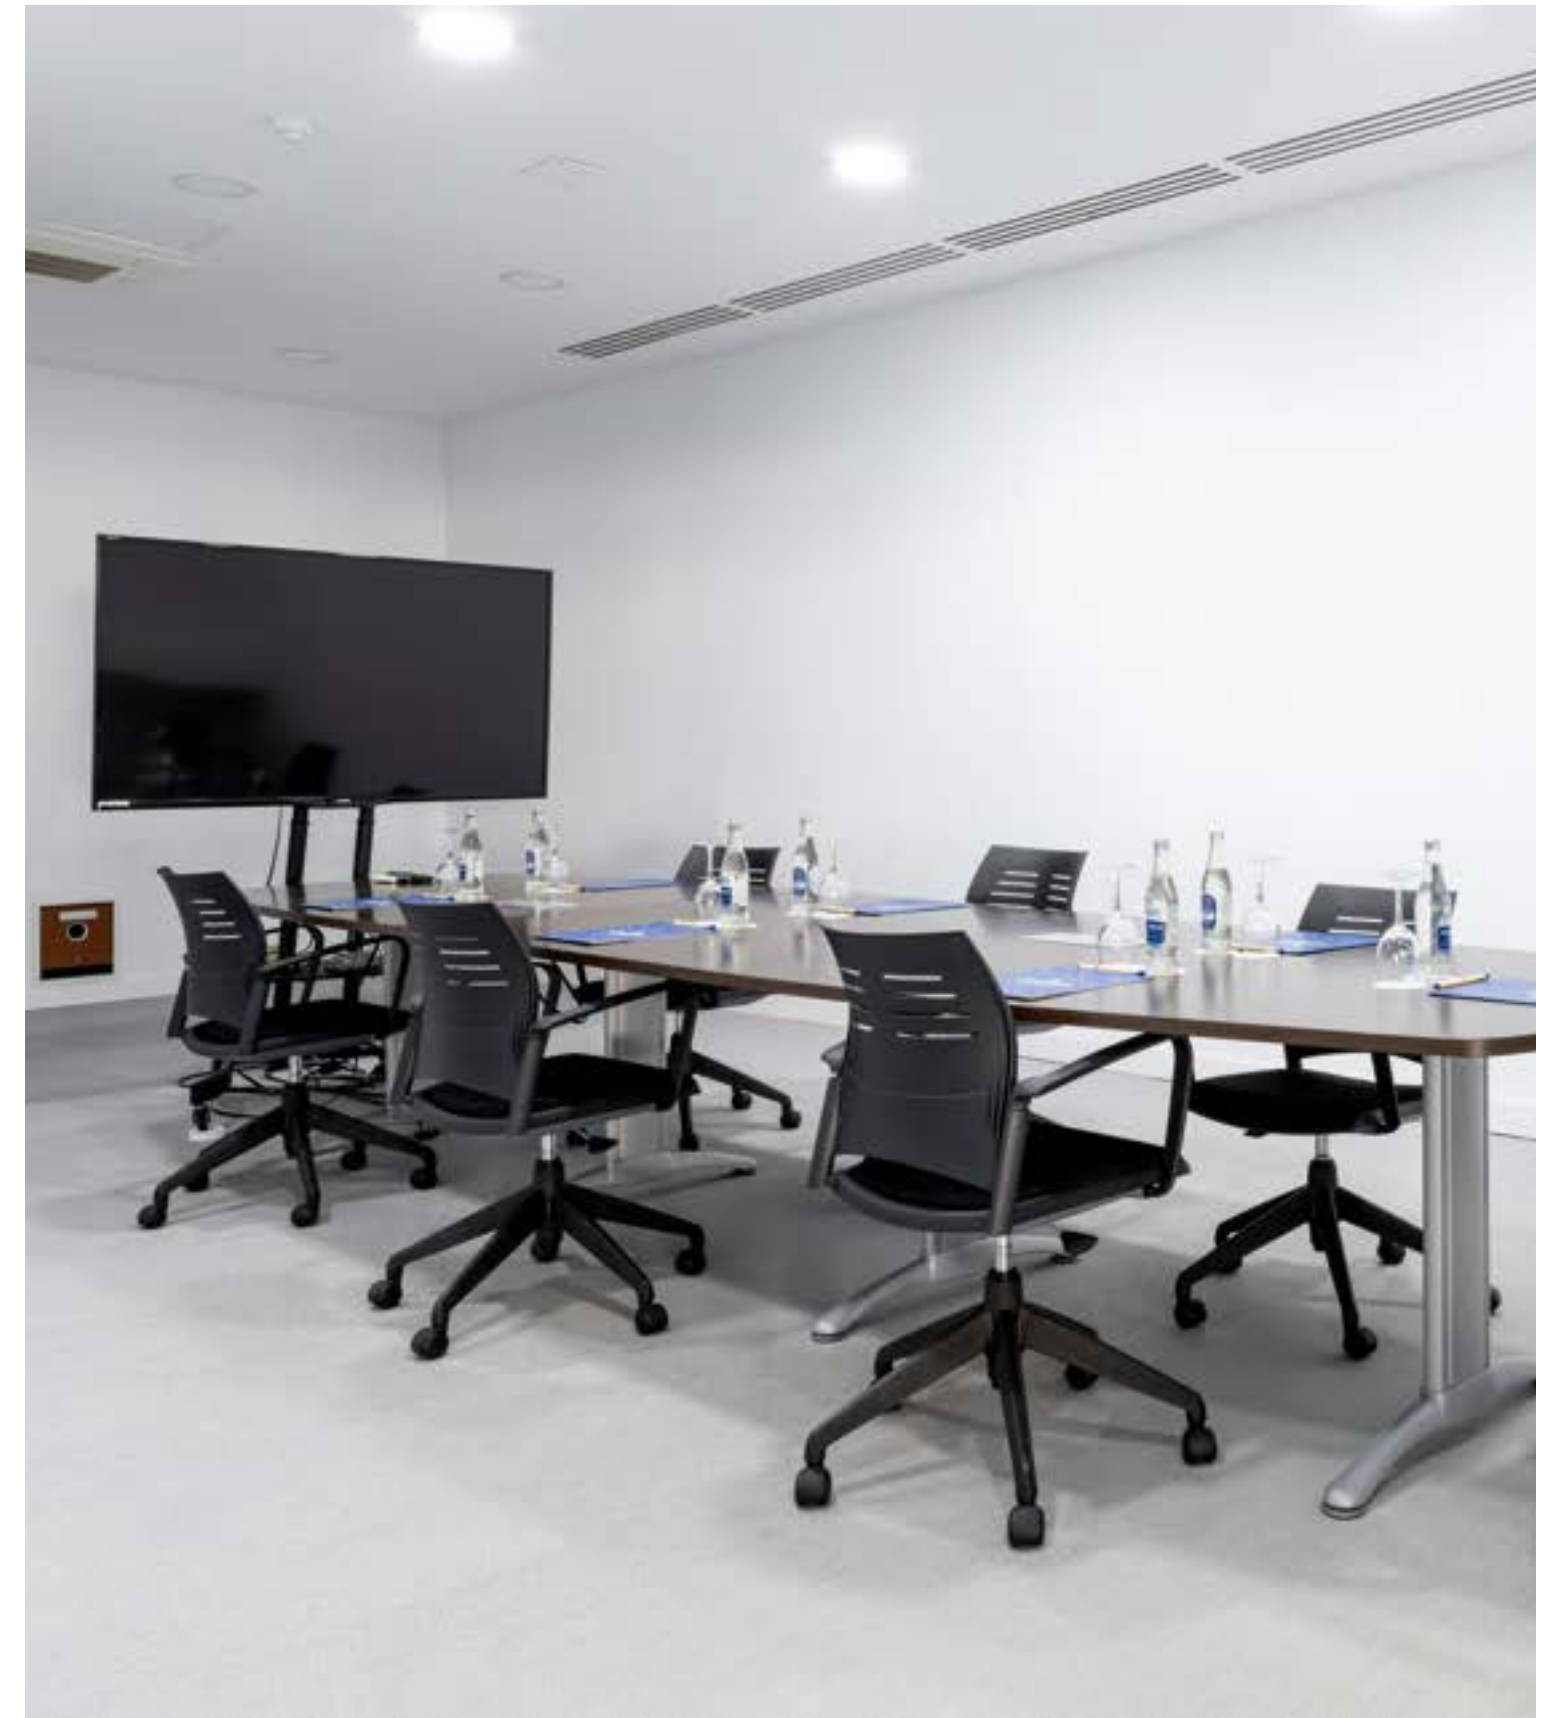

## The ideal space for small events.

Islote is the ideal space to hold a MICE event reserved for only a few privileged guests. This area, integrated into one of the rooms of our hotel lobby, will allow you to hold more private events such as small lunches, meetings and interviews for groups of up to 8 people.