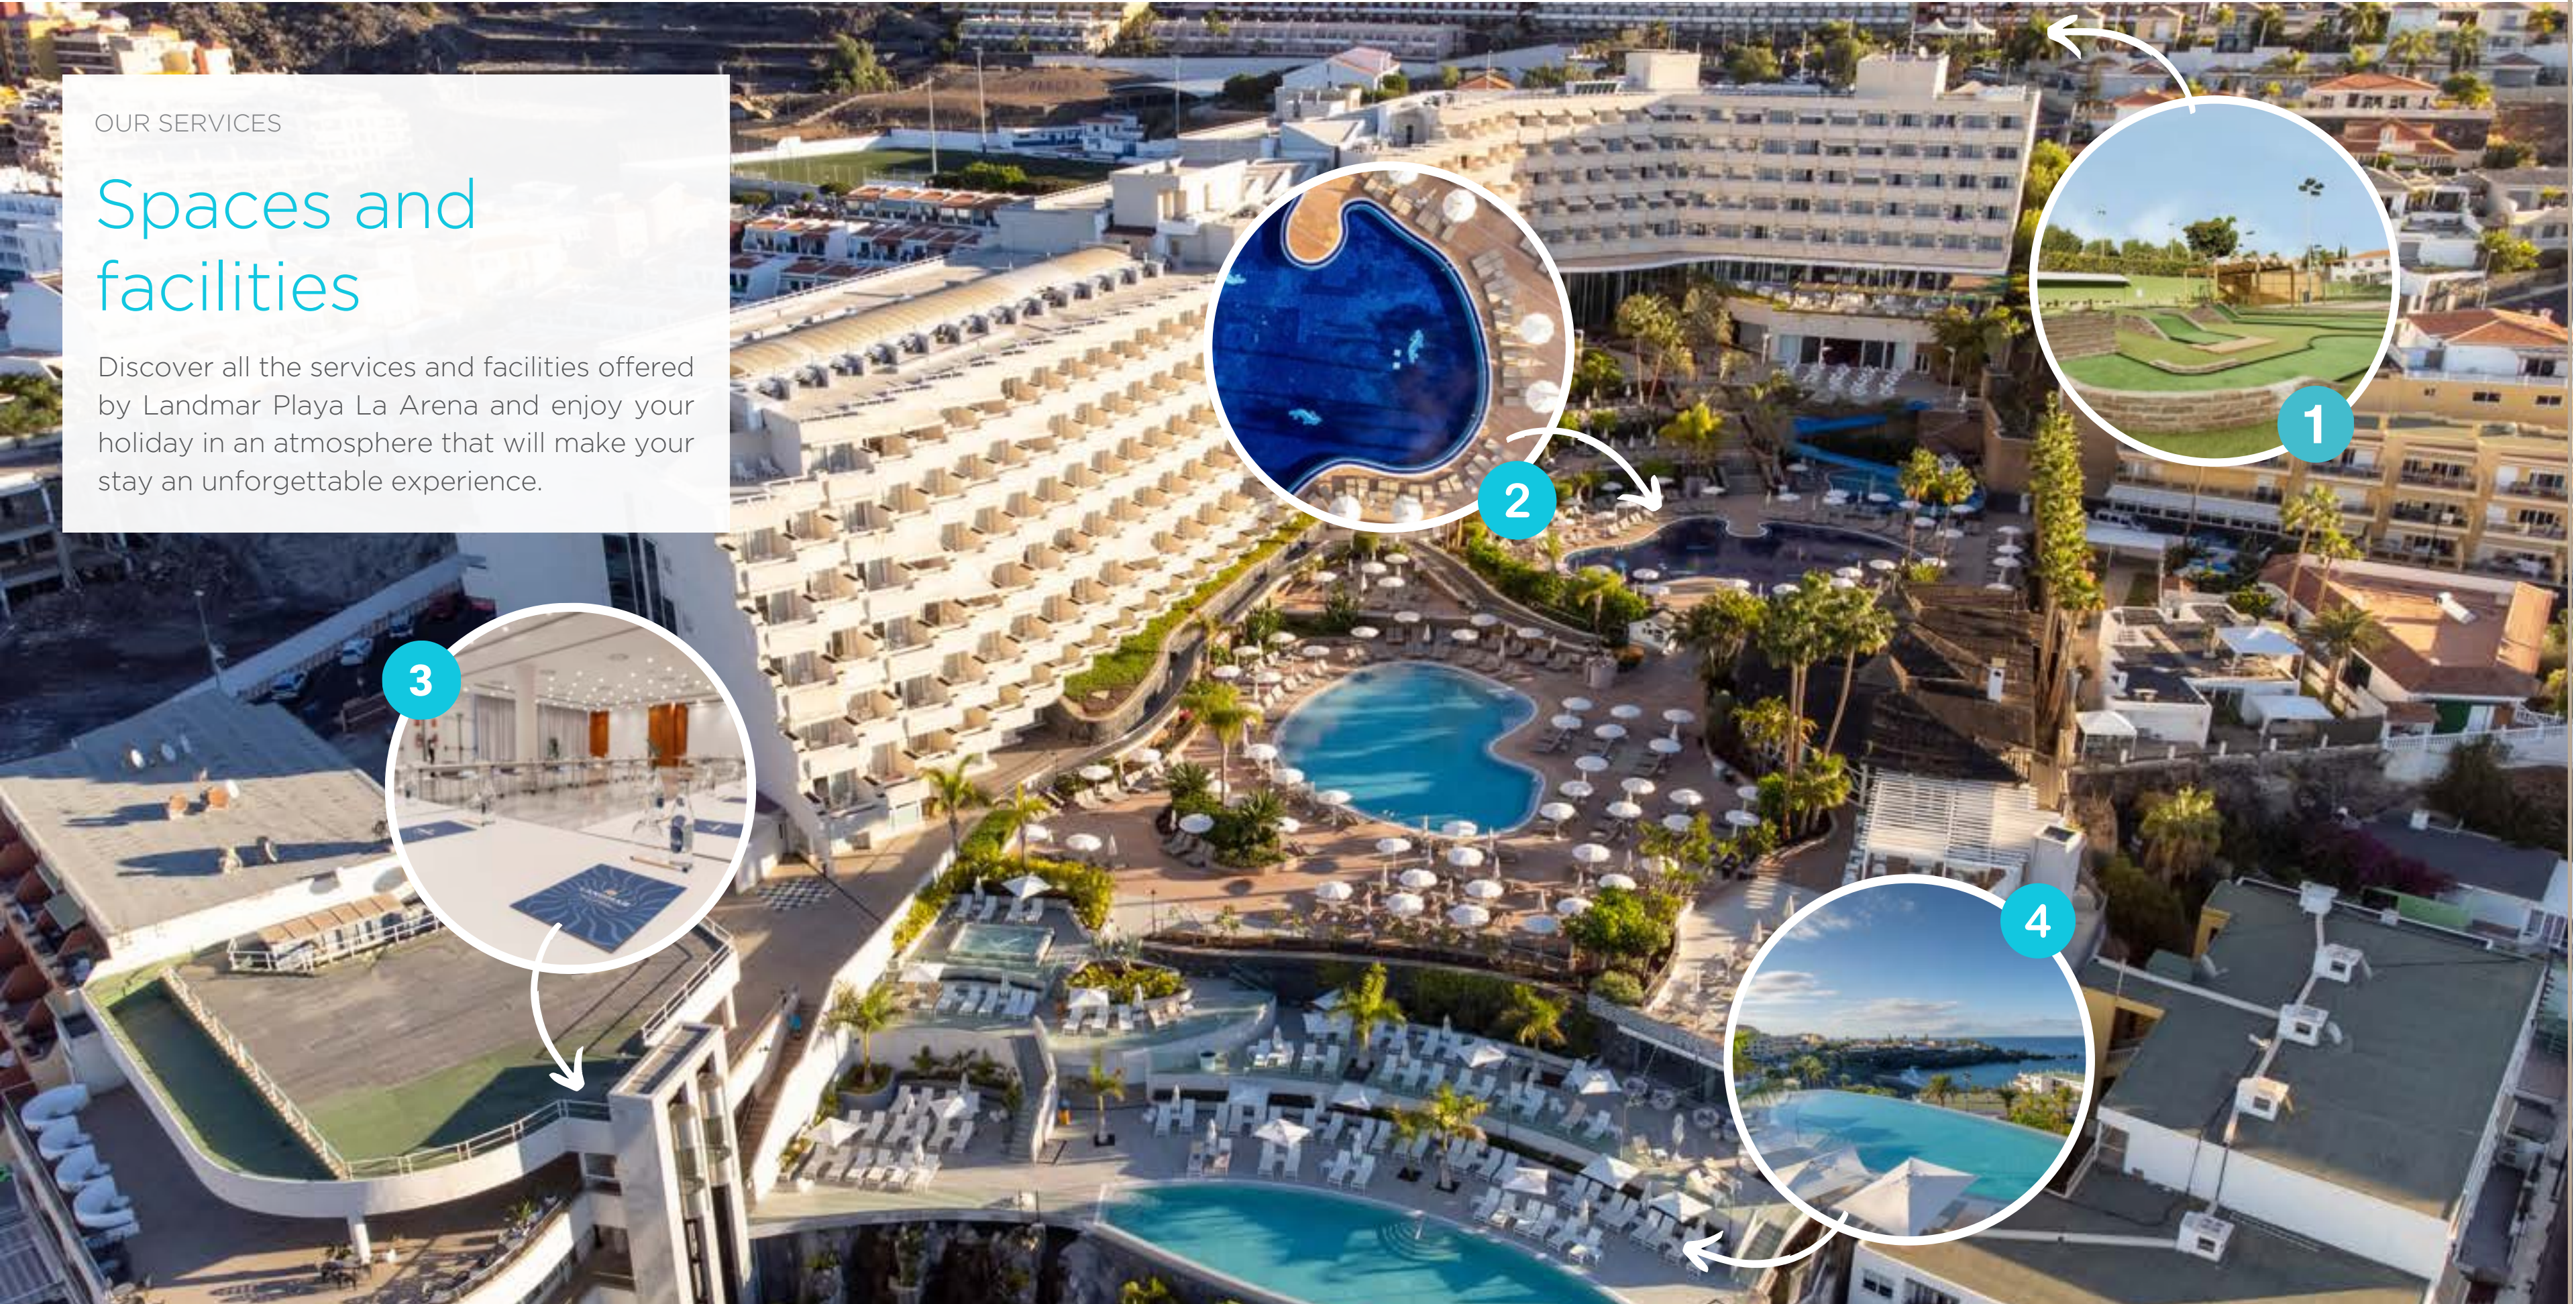

## Rest and well-being

### Spacious, bright rooms with views of the Atlantic.

Wake up in your hotel room on the beach front. All rooms have satellite TV, air conditioning, free internet Wi-Fi, bathtub with shower, hairdryer and much more.

# Spaces and facilities

Discover all the services and facilities offered by Landmar Playa La Arena and enjoy your holiday in an atmosphere that will make your stay an unforgettable experience.

**1** Sports areas